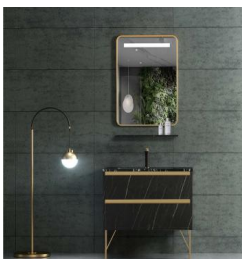

GA229
Cabinet:1000X580X850mm
Mirror:500X700mm